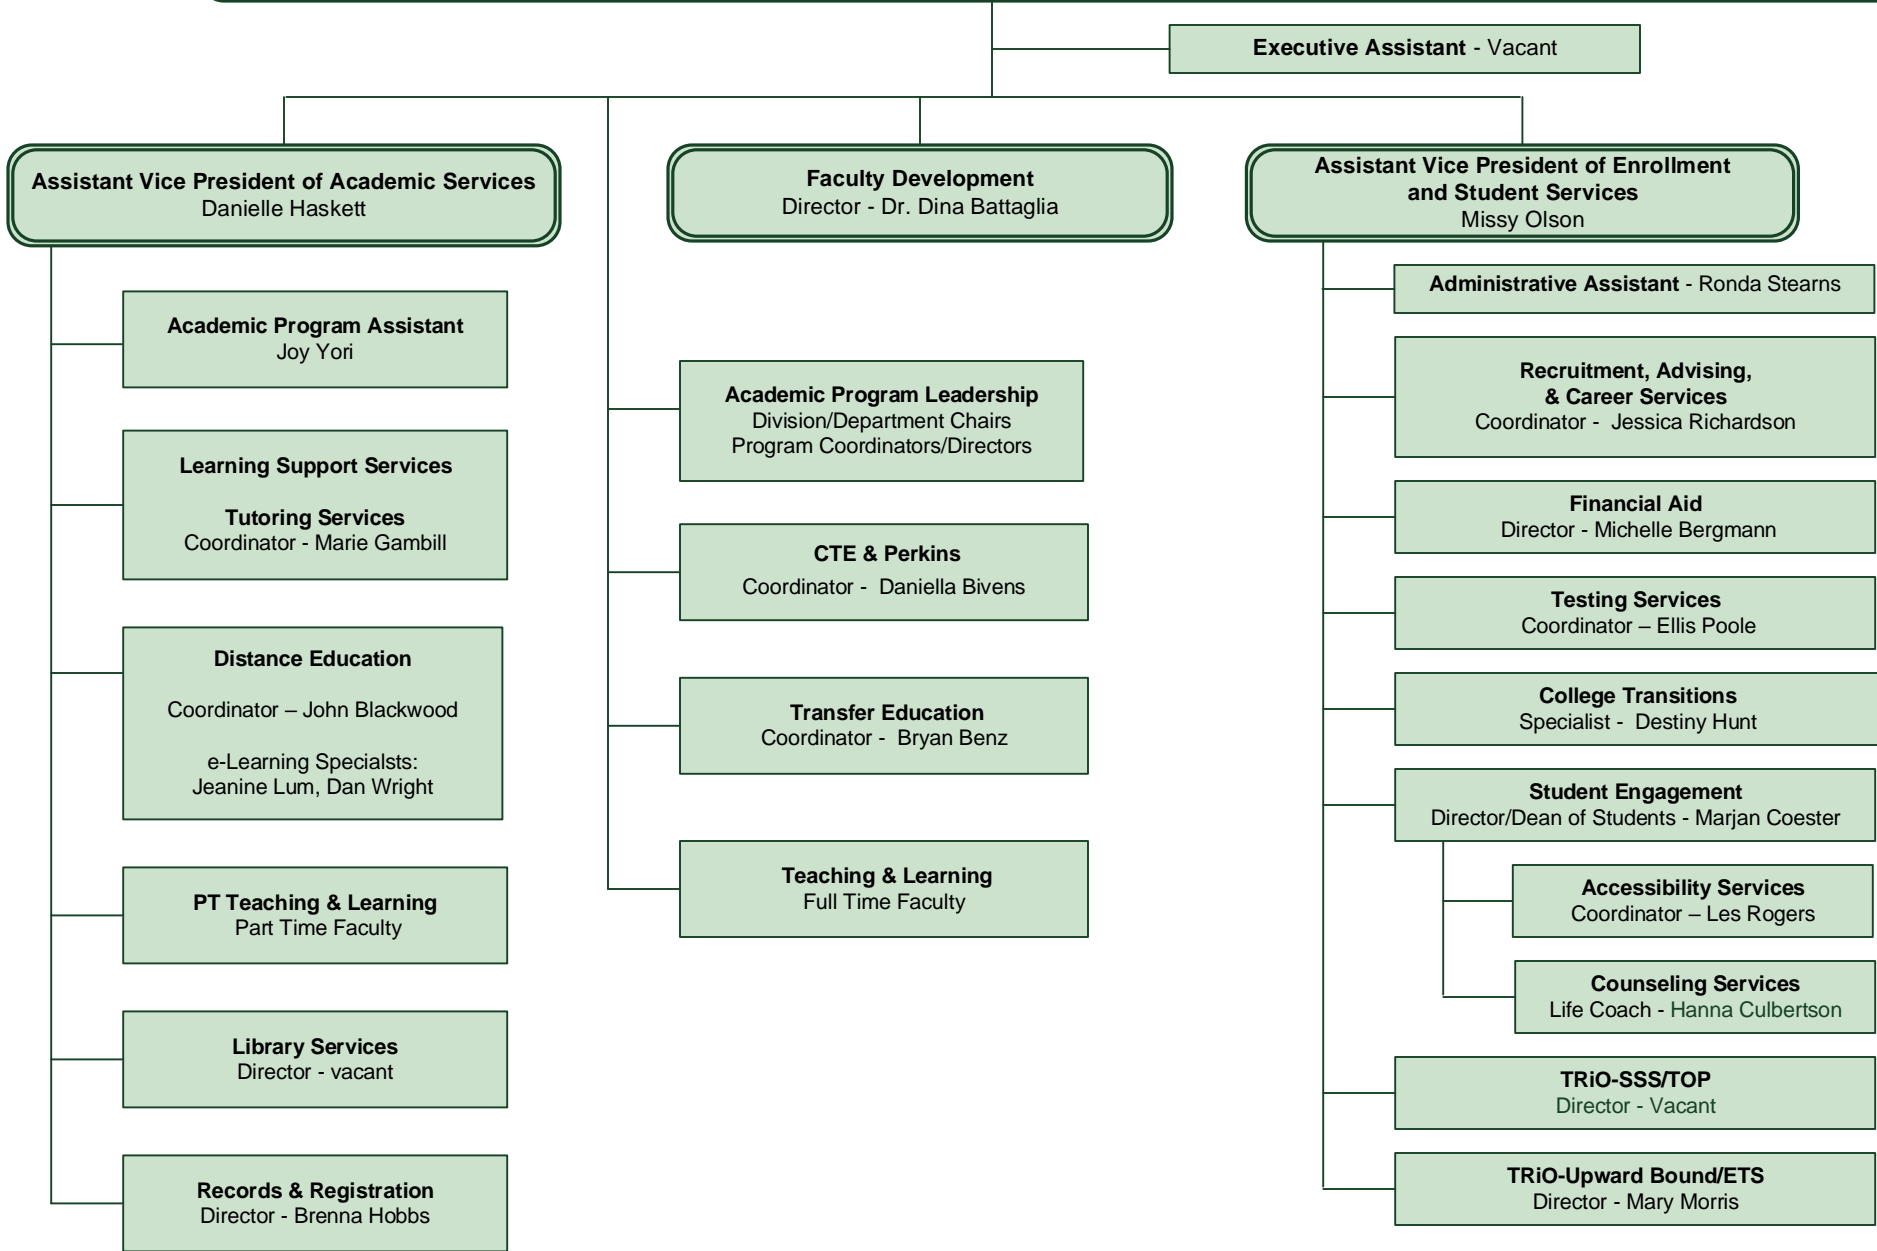

OFFICE OF THE PROVOST
PROVOST AND EXECUTIVE VICE PRESIDENT FOR ACADEMIC, ENROLLMENT, AND STUDENT SERVICES – KACY E. CRABTREE, Ph.D.

OFFICE OF THE PROVOST

PROVOST AND EXECUTIVE VICE PRESIDENT FOR ACADEMIC, ENROLLMENT, AND STUDENT SERVICES – KACY E. CRABTREE, Ph.D.