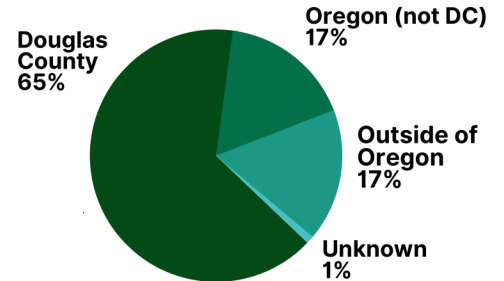

POINTS OF PRIDE

- **Ranked Best in the State Adult Basic Skills Program** for Measurable Skill Gains and Assessment
- **217 student-athletes** competing in **11 collegiate sports**
- Umpqua singers: **45-50 performances** per year
- Over **37 businesses** participating on UCC advisory boards
- **67 highly trained faculty** in specialized areas
- **5 licensed apprenticeship programs**
- UCC students provide on average **7200 hours of community volunteer** work each year
- An average of **90 healthcare professionals** graduate from UCC each year and most work in our local community

WHERE OUR STUDENTS COME FROM

Top Transfer Majors

- Oregon General Transfer Program
- Associate of Arts Oregon Transfer
- Associate of General Studies
- Associate of Science, Business Administration
- Associate of Science, Human Services

Top Career and Technical Education Majors

- Retail Management Certificate
- Associate of Applied Science, Nursing
- Associate of Applied Science, EMS
- Junior Database Administrator Pathway Certificate
- Welding Certificate, Aluminum

NOTABLE ALUMNI

Bruce Hanna, American politician and businessman.

Hyrum Harris, New Zealand National Basketball League professional basketball player.

Tamina Snuka, American professional wrestler, former WWE women's tag team champion.

ZZ Ward, Billboard charts number 1 Blues Albums charting American singer-songwriter.

Gary Leif, American politician and businessman.

Alek Skarlatos, one of three Americans who tackled the perpetrator of the attempted Thalys train attack in France in 2015.